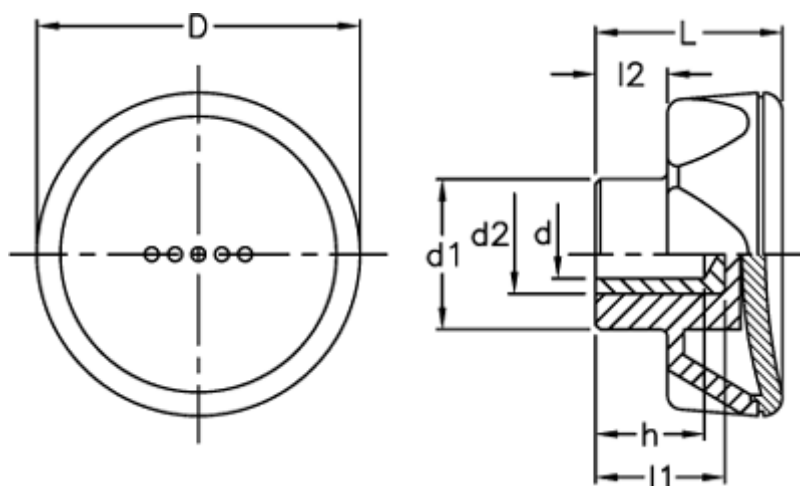

Article number: 23052216065  
Description: E+G Lobe knob  
ELK.70-A10-C5 light-blue centre cap

## Measures

D	= 70
d1	= 32.5
d2	= 22
d H9	= 10
h	= 21
L	= 35
l1	= 25
l2	= 13